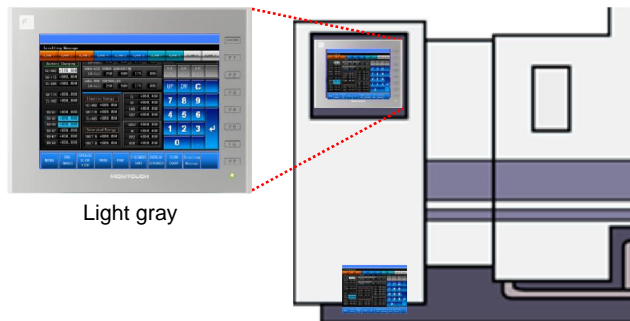

"Display units are the face of a machine. Color is an important aspect."

This is why we have released black models to the popular V9 series.

Select the either light gray or black to **give your equipment a unified and high-grade look.**

Black V9 Series Models

Black Model

Newly Released

* Released for all V9 Standard (excluding 15-inch) and Lite models

Color Selection that Matches with the Overall Tone of Equipment

Light gray and black models are available, both of which can be combined naturally with all colors. Select the color of your choice to give your equipment a unified and high-grade look.

Lineup of Black Models

A wide lineup of black models is available!

Lineup	12.1-inch	10.4-inch	8.4-inch	5.7-inch
V9 Standard	 SVGA (800 × 600)	 SVGA (800 × 600)	 SVGA (800 × 600)	
V9 Lite		 VGA (640 × 480)	 VGA (640 × 480)	 VGA (640 × 480)