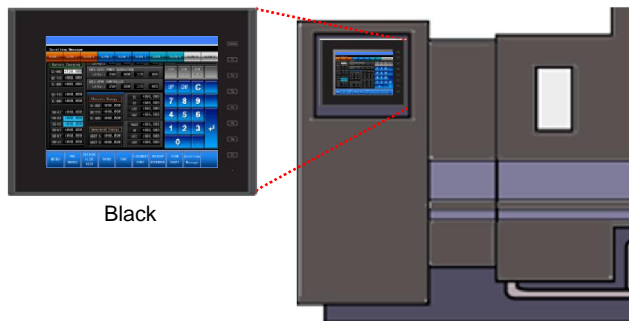

"Display units are the face of a machine. Color is an important aspect."

This is why we have released black models to the popular V9 series.

Select the either light gray or black to **give your equipment a unified and high-grade look.**

Black V9 Series Models

Black Model

Newly Released

* Released for all V9 Standard (excluding 15-inch) and Lite models

Color Selection that Matches with the Overall Tone of Equipment

Light gray and black models are available, both of which can be combined naturally with all colors. Select the color of your choice to give your equipment a unified and high-grade look.

Light gray

Black

Renewed Logo Mark

A renewed logo mark is used starting from the black V9 series. Future models will all be applied this new mark.

* Models without the logo mark or function switches printed are also available. For details, please contact your local distributor.

Lineup of Black Models

A wide lineup of black models is available!

Lineup	12.1-inch	10.4-inch	8.4-inch	5.7-inch
V9 Standard	 SVGA (800 × 600)	 SVGA (800 × 600)	 SVGA (800 × 600)	
V9 Lite		 VGA (640 × 480)	 VGA (640 × 480)	 VGA (640 × 480)